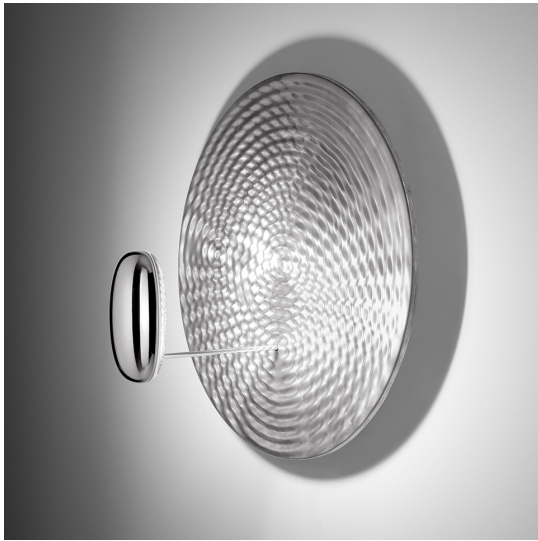

Droplet Mini Wall/Ceiling

Ross Lovegrove

IP20     Dimmerable: 

LUMINAIRE

- Watt: **160W**
- Voltage: **220V-240V**
- Delivered lumens output: **1425lm**
- CCT: **2950K**
- Efficiency: **43%**
- Efficacy: **8.9lm/W**
- CRI: **99**

DESCRIPTION

Wall/ceiling lamp, extending the range of Droplet series.
Materials: die-cast aluminium lighting unit; painted die-cast aluminium reflector.

PRODUCT CODE: 1472010A

FEATURES

- Article Code: **1472010A**
- Colour: **Polished chrome / Aluminium**
- Installation: **WallCeiling**
- Material: **Aluminium, steel**
- Series: **Design Collection, Hydro**
- Environment: **Indoor**
- Area contract: **Hospitality**
- Emission: **Indirect**
- design by: **Ross Lovegrove**

DIMENSIONS

- Height: **cm 34**
- Diameter: **cm 60**
- Impact Resistance: **N/D**
- Glow Wire Test: **960°**

NOT INCLUDED SOURCES

- Category: **HALO**
- Number: **1**
- Lbs: **Qt-de12**
- Watt: **160W**
- Socket: **R7s**
- Color Rendering: **1a**
- Color temperature (K): **2950K**
- Duration (h): **2000h**

ALTERNATIVE SOURCES

- Category: **LED RETROFIT**
- Number: **1**
- Watt: **11w**
- Delivered lumens output: **1110lm**
- Socket: **R7s**