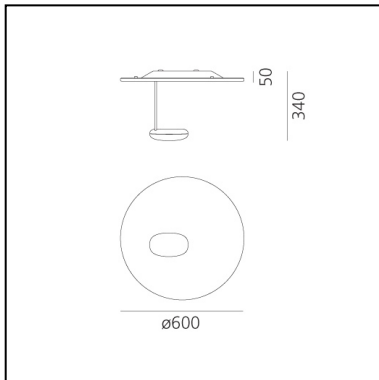

Droplet Mini Wall/Ceiling

Ross Lovegrove

IP20     Dimmerable: 

LUMINAIRE

- Watt: **160W**
- Voltage: **220V-240V**
- Delivered lumens output: **1425lm**
- CCT: **2950K**
- Efficiency: **43%**
- Efficacy: **8.9lm/W**
- CRI: **99**

DESCRIPTION

Wall/ceiling lamp, extending the range of Droplet series.
Materials: die-cast aluminium lighting unit; painted die-cast aluminium reflector.

PRODUCT CODE: 1472010A

FEATURES

- Article Code: **1472010A**
- Colour: **Polished chrome / Aluminium**
- Installation: **WallCeiling**
- Material: **Aluminium, steel**
- Series: **Design Collection, Hydro**
- Environment: **Indoor**
- Area contract: **Hospitality**
- Emission: **Indirect**
- design by: **Ross Lovegrove**

DIMENSIONS

- Height: **cm 34**
- Diameter: **cm 60**
- Impact Resistance: **N/D**
- Glow Wire Test: **960°**

NOT INCLUDED SOURCES

- Category: **HALO**
- Number: **1**
- Lbs: **Qt-de12**
- Watt: **160W**
- Socket: **R7s**
- Color Rendering: **1a**
- Color temperature (K): **2950K**
- Duration (h): **2000h**